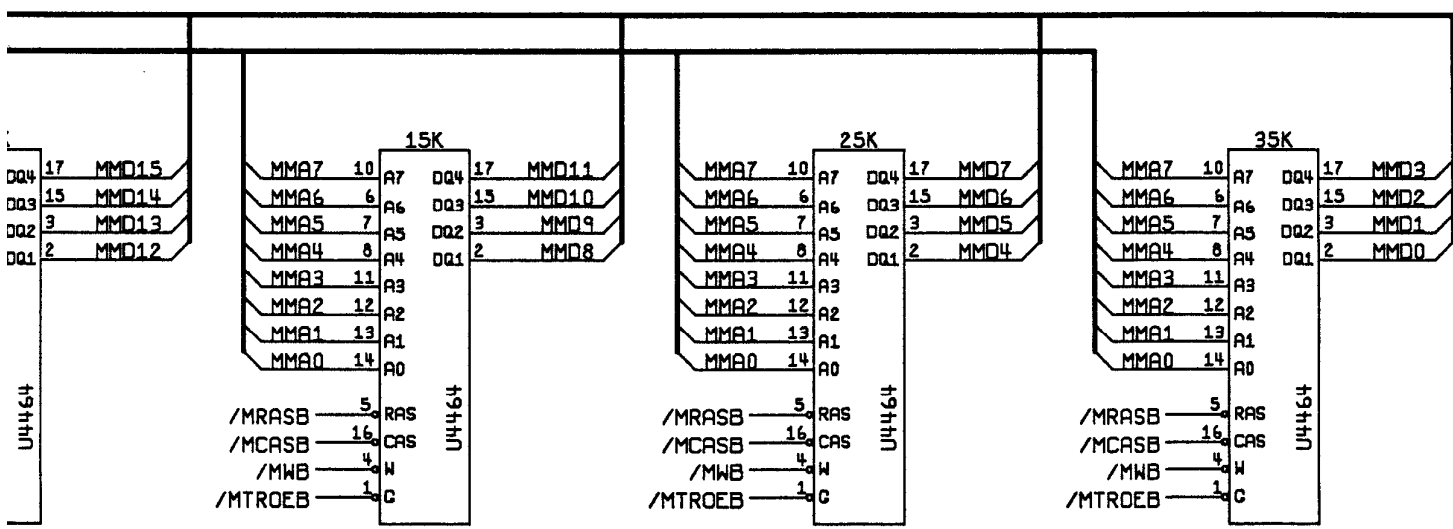

# MultiSync MSP

4 | 3 | 2 | 1

<b>ATARI</b>		ATARI GAMES CORP. 675 SYCAMORE DRIVE MILPITAS, CA. 95035	
TITLE <b>SCHEMATIC MULTISYNC PCB</b>			
SIZE	DRAWING NO.	REV	
D	044998-03	A	
SCALE	NONE	SHEET	15 OF 17