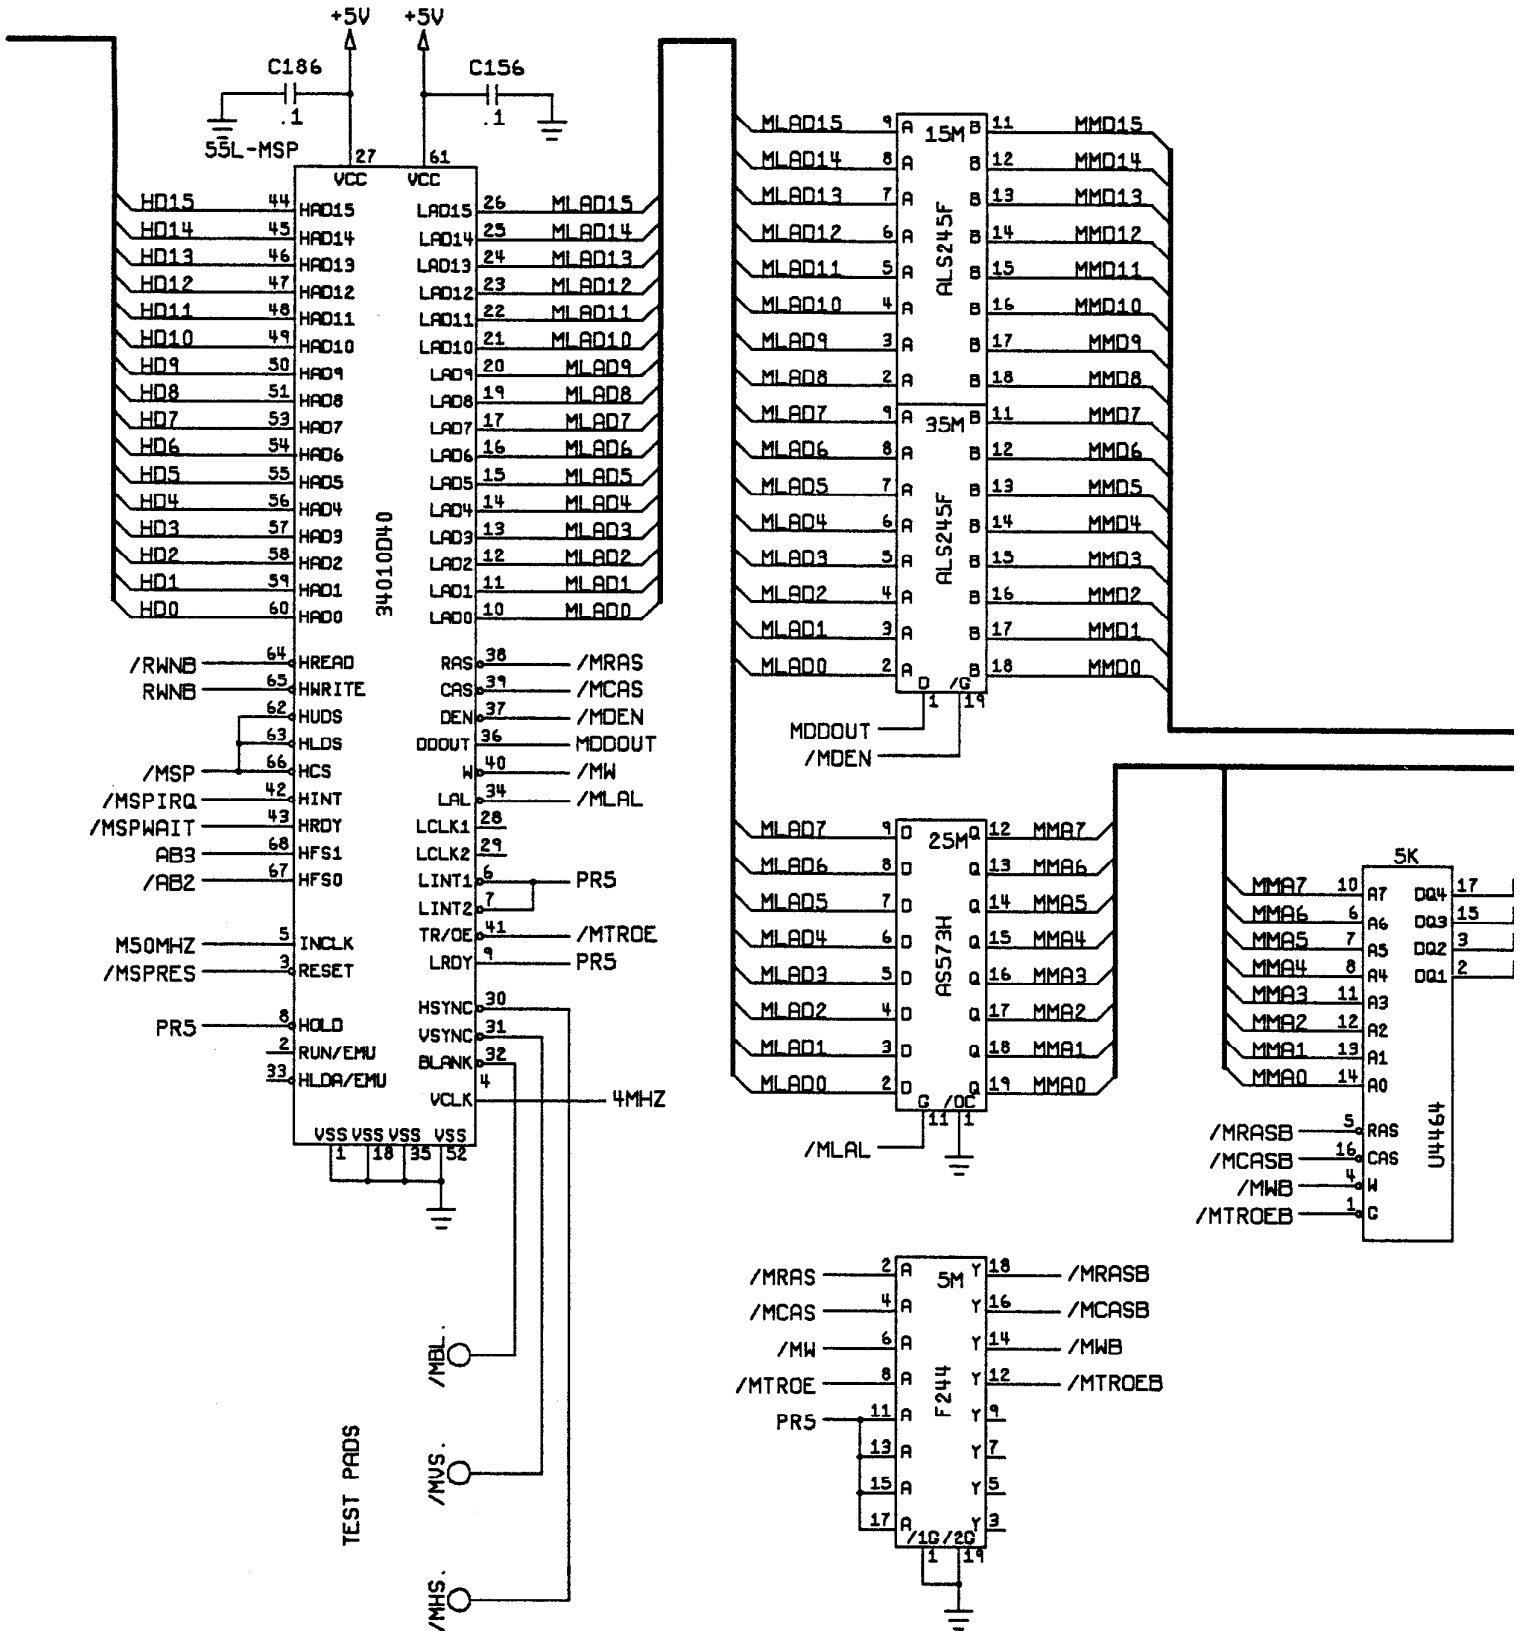

# MultiSync MSP

4 | 3 | 2 | 1

<b>ATARI</b>		ATARI GAMES CORP. 675 SYCAMORE DRIVE MILPITAS, CA. 95035	
TITLE <b>SCHEMATIC MULTISYNC PCB</b>			
SIZE	DRAWING NO.	REV	
D	044998-03	A	
SCALE	NONE	SHEET	15 OF 17

4 | 3 | 2 | 1