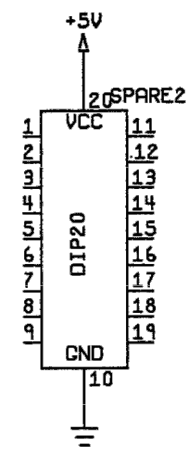

8 7 6 5 4 3 2 1

(BYPASS)

ATARI		
ATARI GAMES CORP. 675 SYCAMORE DRIVE MILPITAS, CA. 95035		
TITLE		
SCHEMATIC DRIVER SOUND		
SIZE	DRAWING NO.	REV
D	A044427	A
SCALE	NONE	SHEET 10 OF 10

8 7 6 5 4 3 2 1