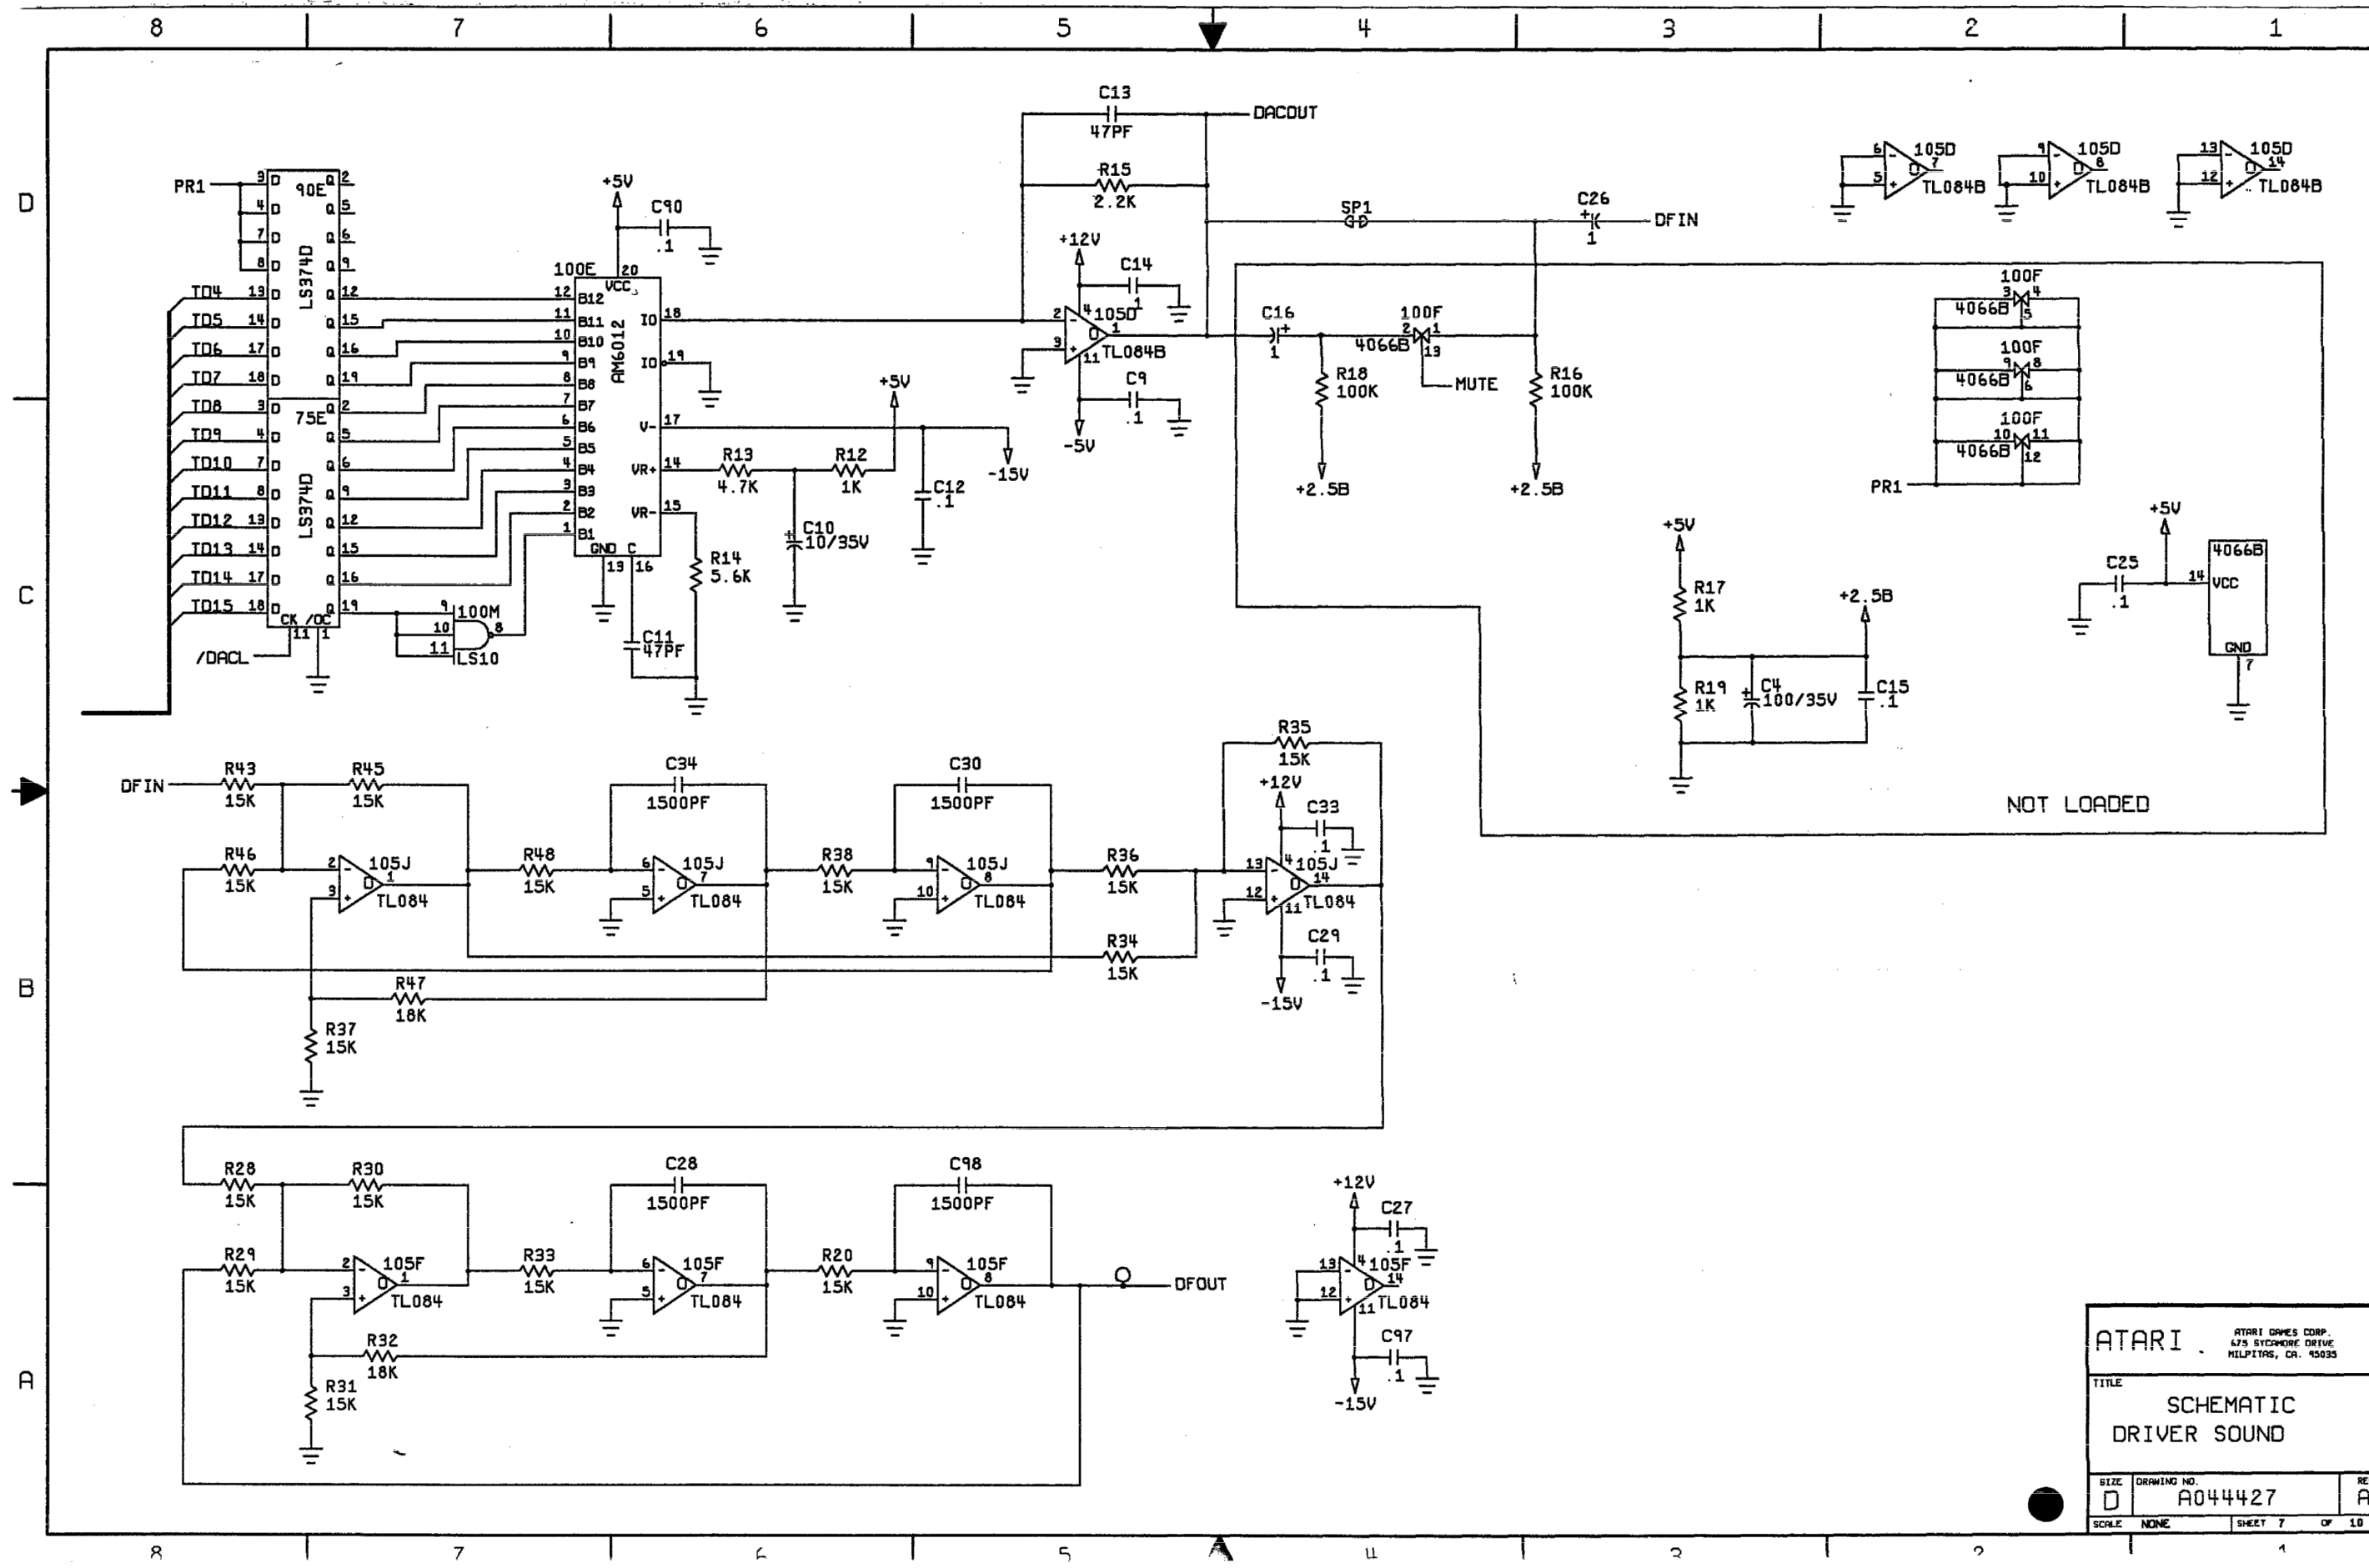

ATARI		ATARI GAMES CORP. 675 SYCAMORE DRIVE MENLO PARK, CA. 94035
TITLE SCHEMATIC DRIVER SOUND		
SIZE D	DRAWING NO. A044427	REV. A
SCALE NONE	SHEET 7	OF 10