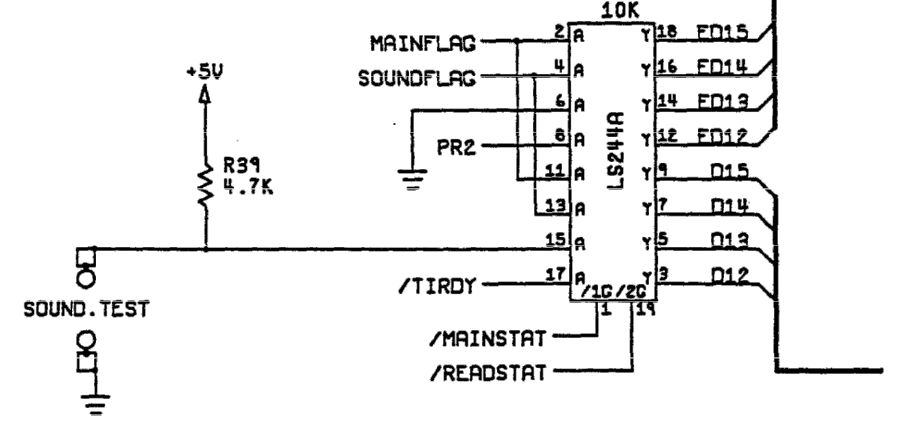

REVISIONS				
BY	DESCRIPTION	DATE	INCRP	APPROVED
A	PRODUCTION REL.	6-30-88	STAFF	[Signature]

J2-8

DO NOT SCALE DRAWING		DRAWN BY STAFF	DATE 6-30-88	ATARI ATARI GAMES CORP. 675 STONYCRE DRIVE MILPITAS, CA. 95035
UNLESS OTHERWISE SPECIFIED DIMENSIONS ARE IN INCHES		CHECKED BY [Signature]	DATE 6-2-88	
TOLERANCES ON:		ENGR. SELECT	DATE	TITLE SCHEMATIC DRIVER SOUND
FRACTIONS ± 1"		D. Mangolin 6-2-88	DATE	
.XX ± .2		[Signature]	DATE	SIZE D DRAWING NO. A044427
.XXX ± .2 .005		[Signature]	DATE	
MATERIAL:		FINISH:		REV A
NEXT ASSY		FIRST USED ON		SCALE NONE SHEET 1 OF 10
NOTICE TO ALL PERSONS RECEIVING THIS DRAWING: CONFIDENTIAL INFORMATION CONTAINED HEREIN IS THE PROPERTY OF ATARI GAMES CORPORATION. IT IS TO BE KEPT CONFIDENTIAL AND NOT REPRODUCED OR TRANSMITTED IN ANY FORM OR BY ANY MEANS, ELECTRONIC OR MECHANICAL, INCLUDING PHOTOCOPYING, RECORDING, OR BY ANY INFORMATION STORAGE AND RETRIEVAL SYSTEM, WITHOUT THE WRITTEN PERMISSION OF ATARI GAMES CORPORATION. THIS DRAWING IS ONLY CONDITIONALLY LOANED TO YOU AND IS NOT TO BE REPRODUCED OR TRANSMITTED IN ANY FORM OR BY ANY MEANS, ELECTRONIC OR MECHANICAL, INCLUDING PHOTOCOPYING, RECORDING, OR BY ANY INFORMATION STORAGE AND RETRIEVAL SYSTEM, WITHOUT THE WRITTEN PERMISSION OF ATARI GAMES CORPORATION. THIS DRAWING IS ONLY CONDITIONALLY LOANED TO YOU AND IS NOT TO BE REPRODUCED OR TRANSMITTED IN ANY FORM OR BY ANY MEANS, ELECTRONIC OR MECHANICAL, INCLUDING PHOTOCOPYING, RECORDING, OR BY ANY INFORMATION STORAGE AND RETRIEVAL SYSTEM, WITHOUT THE WRITTEN PERMISSION OF ATARI GAMES CORPORATION.				