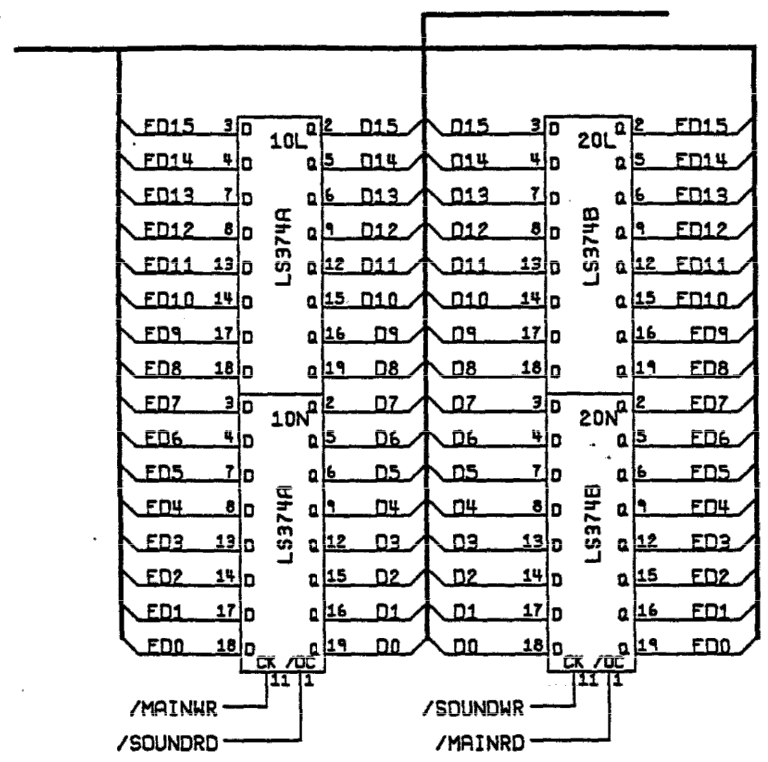

ATARI		
ATARI GAMES CORP. 173 STONEMAN DRIVE MILPITAS, CA. 95025		
TITLE		
SCHEMATIC DRIVER SOUND		
SIZE	DRAWING NO.	REV
D	A044427	D
SCALE	NONE	SHEET 2 OF 10