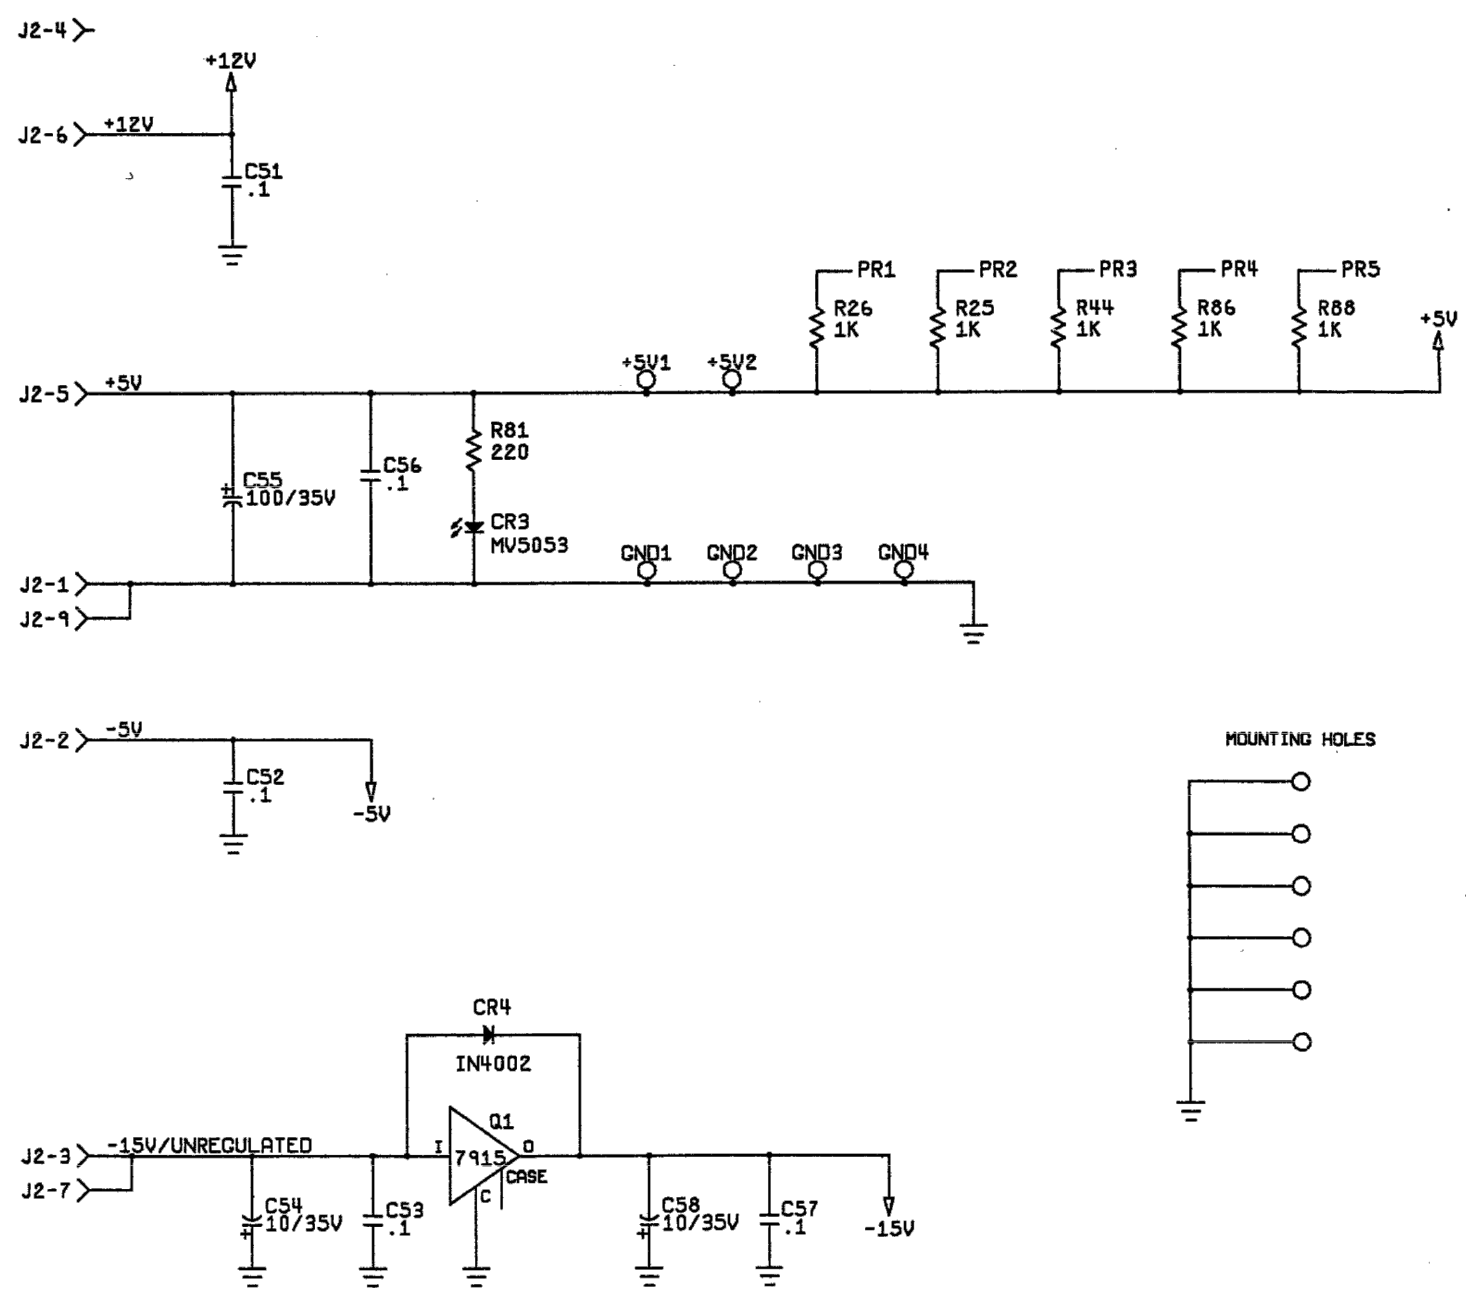

REVISIONS				
BY	DESCRIPTION	DATE	INCRP	APPROVED
A	PRODUCTION REL.	6-30-88	STAFF	[Signature]

J2-8

DO NOT SCALE DRAWING		DRAWN BY STAFF	DATE 6-30-88	ATARI ATARI GAMES CORP. 675 STONYCRE DRIVE MILPITAS, CA. 95035
UNLESS OTHERWISE SPECIFIED DIMENSIONS ARE IN INCHES		CHECKED BY [Signature]	DATE 6-2-88	
TOLERANCES ON:		ENGR. SELECT	DATE	TITLE SCHEMATIC DRIVER SOUND
FRACTIONS ± 1"		D. Mangolin 6-2-88	DATE	
.XX ± .2		[Signature]	DATE	SIZE D DRAWING NO. A044427
.XXX ± .2 .005		[Signature]	DATE	
MATERIAL:		FINISH:		REV A
NEXT ASSY		FIRST USED ON		SCALE NONE SHEET 1 OF 10
NOTICE TO ALL PERSONS RECEIVING THIS DRAWING: CONFIDENTIAL INFORMATION CONTAINED HEREIN IS THE PROPERTY OF ATARI GAMES CORPORATION. IT IS TO BE KEPT CONFIDENTIAL AND NOT REPRODUCED OR TRANSMITTED IN ANY FORM OR BY ANY MEANS, ELECTRONIC OR MECHANICAL, INCLUDING PHOTOCOPYING, RECORDING, OR BY ANY INFORMATION STORAGE AND RETRIEVAL SYSTEM, WITHOUT THE WRITTEN PERMISSION OF ATARI GAMES CORPORATION. THIS DRAWING IS ONLY CONDITIONALLY LOANED TO YOU AND IS NOT TO BE REPRODUCED OR TRANSMITTED IN ANY FORM OR BY ANY MEANS, ELECTRONIC OR MECHANICAL, INCLUDING PHOTOCOPYING, RECORDING, OR BY ANY INFORMATION STORAGE AND RETRIEVAL SYSTEM, WITHOUT THE WRITTEN PERMISSION OF ATARI GAMES CORPORATION. THIS DRAWING IS ONLY CONDITIONALLY LOANED TO YOU AND IS NOT TO BE REPRODUCED OR TRANSMITTED IN ANY FORM OR BY ANY MEANS, ELECTRONIC OR MECHANICAL, INCLUDING PHOTOCOPYING, RECORDING, OR BY ANY INFORMATION STORAGE AND RETRIEVAL SYSTEM, WITHOUT THE WRITTEN PERMISSION OF ATARI GAMES CORPORATION.				

SIZE D DRAWING NO. A044427 REV A  
SCALE NONE SHEET 6 OF 10

ATARI		ATARI GAMES CORP. 675 SYCAMORE DRIVE MENLO PARK, CA. 94035
TITLE SCHEMATIC DRIVER SOUND		
SIZE D	DRAWING NO. A044427	REV. A
SCALE NONE	SHEET 7	OF 10

8 7 6 5 4 3 2 1

8 7 6 5 4 3 2 1

D  
C  
B  
A

ATARI		ATARI GAMES CORP. 675 STEVENS AVENUE MILPITAS, CA. 95035
TITLE		
SCHEMATIC DRIVER SOUND		
SIZE	DRAWING NO.	REV
D	A044427	A
SCALE	NONE	SHEET 9 OF 10

8 7 6 5 4 3 2 1