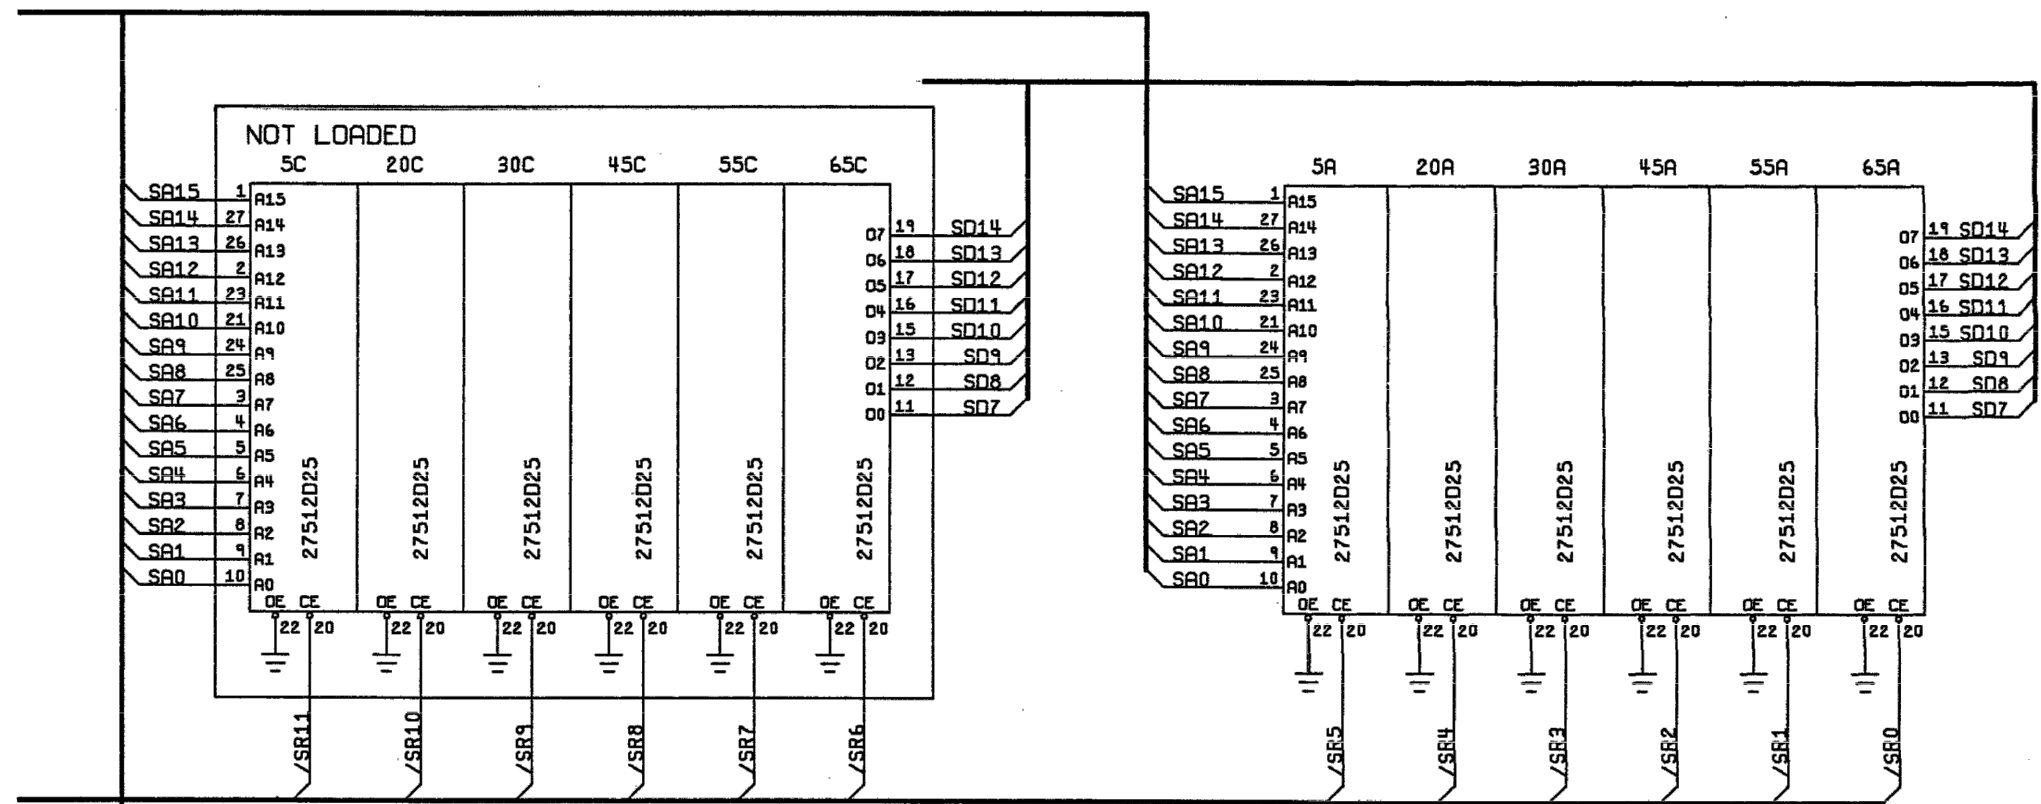

8 7 6 5 4 3 2 1

ATARI ATARI GAMES CORP.
675 SYCAMORE DRIVE
MILPITAS, CA. 95035

TITLE
SCHEMATIC
DRIVER SOUND

SIZE D DRAWING NO. A044427 REV A
SCALE NONE SHEET 6 OF 10