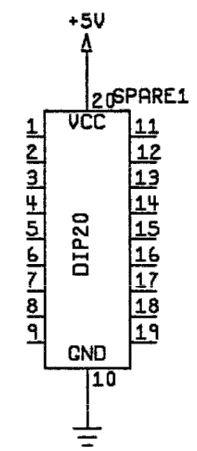

8 7 6 5 4 3 2 1

(BYPASS)

ATARI		
ATARI GAMES CORP. 675 SYCAMORE DRIVE MILPITAS, CA. 95035		
TITLE		
SCHEMATIC DRIVER SOUND		
SIZE	DRAWING NO.	REV
D	A044427	A
SCALE	NONE	SHEET 10 OF 10

8 7 6 5 4 3 2 1