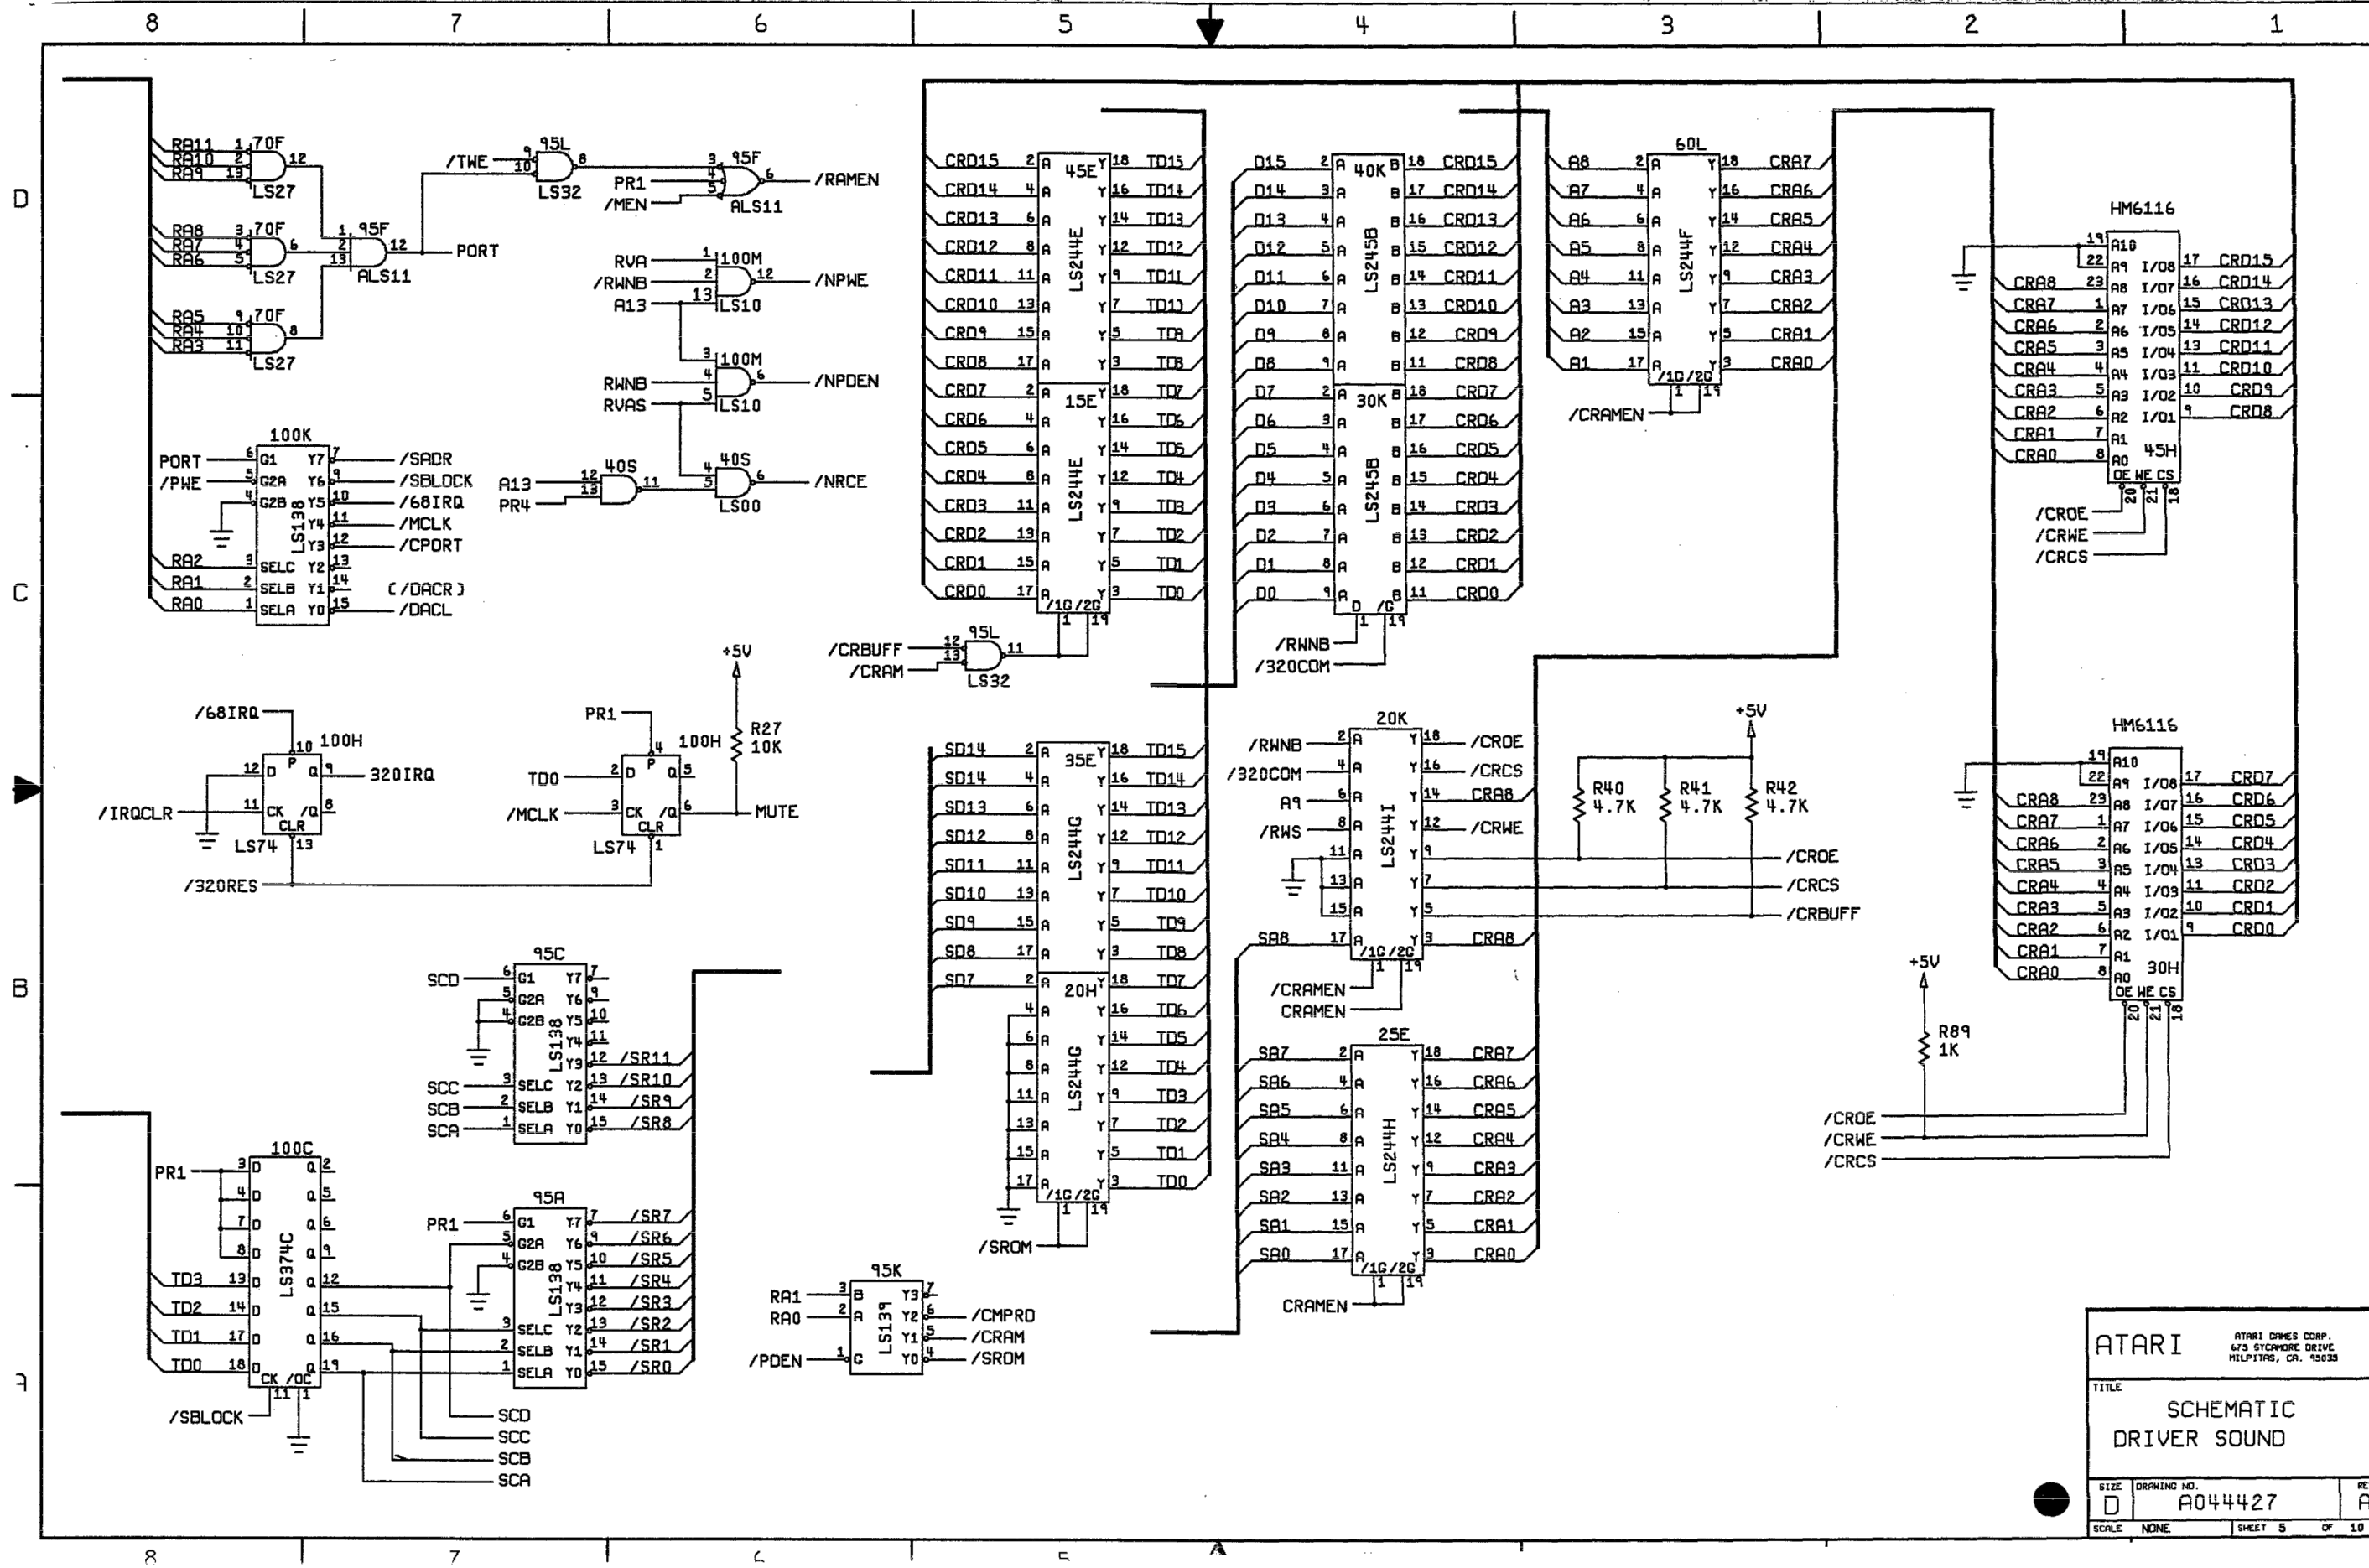

REVISIONS				
BY	DESCRIPTION	DATE	INCRP	APPROVED
A	PRODUCTION REL.	6-30-88	STAFF	[Signature]

J2-8

DO NOT SCALE DRAWING		DRAWN BY STAFF	DATE 6-30-88	ATARI ATARI GAMES CORP. 675 STONYCRE DRIVE MILPITAS, CA. 95035
UNLESS OTHERWISE SPECIFIED DIMENSIONS ARE IN INCHES		CHECKED BY [Signature]	DATE 6-2-88	
TOLERANCES ON:		ENGR. SELECT	DATE	TITLE SCHEMATIC DRIVER SOUND
FRACTIONS ± 1"		D. Mangolin 6-2-88	DATE	
.XX ± .2		[Signature]	DATE	SIZE D DRAWING NO. A044427
.XXX ± .2 .005		[Signature]	DATE	
MATERIAL:		FINISH:		REV A
NEXT ASSY		FIRST USED ON		SCALE NONE SHEET 1 OF 10
NOTICE TO ALL PERSONS RECEIVING THIS DRAWING: CONFIDENTIAL INFORMATION CONTAINED HEREIN IS THE PROPERTY OF ATARI GAMES CORPORATION. IT IS TO BE KEPT CONFIDENTIAL AND NOT REPRODUCED OR TRANSMITTED IN ANY FORM OR BY ANY MEANS, ELECTRONIC OR MECHANICAL, INCLUDING PHOTOCOPYING, RECORDING, OR BY ANY INFORMATION STORAGE AND RETRIEVAL SYSTEM, WITHOUT THE WRITTEN PERMISSION OF ATARI GAMES CORPORATION. THIS DRAWING IS ONLY CONDITIONALLY LOANED TO YOU AND IS NOT TO BE REPRODUCED OR TRANSMITTED IN ANY FORM OR BY ANY MEANS, ELECTRONIC OR MECHANICAL, INCLUDING PHOTOCOPYING, RECORDING, OR BY ANY INFORMATION STORAGE AND RETRIEVAL SYSTEM, WITHOUT THE WRITTEN PERMISSION OF ATARI GAMES CORPORATION. THIS DRAWING IS ONLY CONDITIONALLY LOANED TO YOU AND IS NOT TO BE REPRODUCED OR TRANSMITTED IN ANY FORM OR BY ANY MEANS, ELECTRONIC OR MECHANICAL, INCLUDING PHOTOCOPYING, RECORDING, OR BY ANY INFORMATION STORAGE AND RETRIEVAL SYSTEM, WITHOUT THE WRITTEN PERMISSION OF ATARI GAMES CORPORATION.				

ATARI		
ATARI GAMES CORP. 173 STONEMAN DRIVE MILPITAS, CA. 95025		
TITLE		
SCHEMATIC DRIVER SOUND		
SIZE	DRAWING NO.	REV
D	A044427	D
SCALE	NONE	SHEET 2 OF 10

ATARI  
 ATARI GAMES CORP.  
 675 STANFORD DRIVE  
 MILPITAS, CA. 95035

TITLE  
 SCHEMATIC  
 DRIVER SOUND

SIZE	DRAWING NO.	REV
D	A044427	A
SCALE	NONE	SHEET 5 OF 10

8 7 6 5 4 3 2 1

ATARI ATARI GAMES CORP.  
675 SYCAMORE DRIVE  
MILPITAS, CA. 95035

TITLE  
SCHEMATIC  
DRIVER SOUND