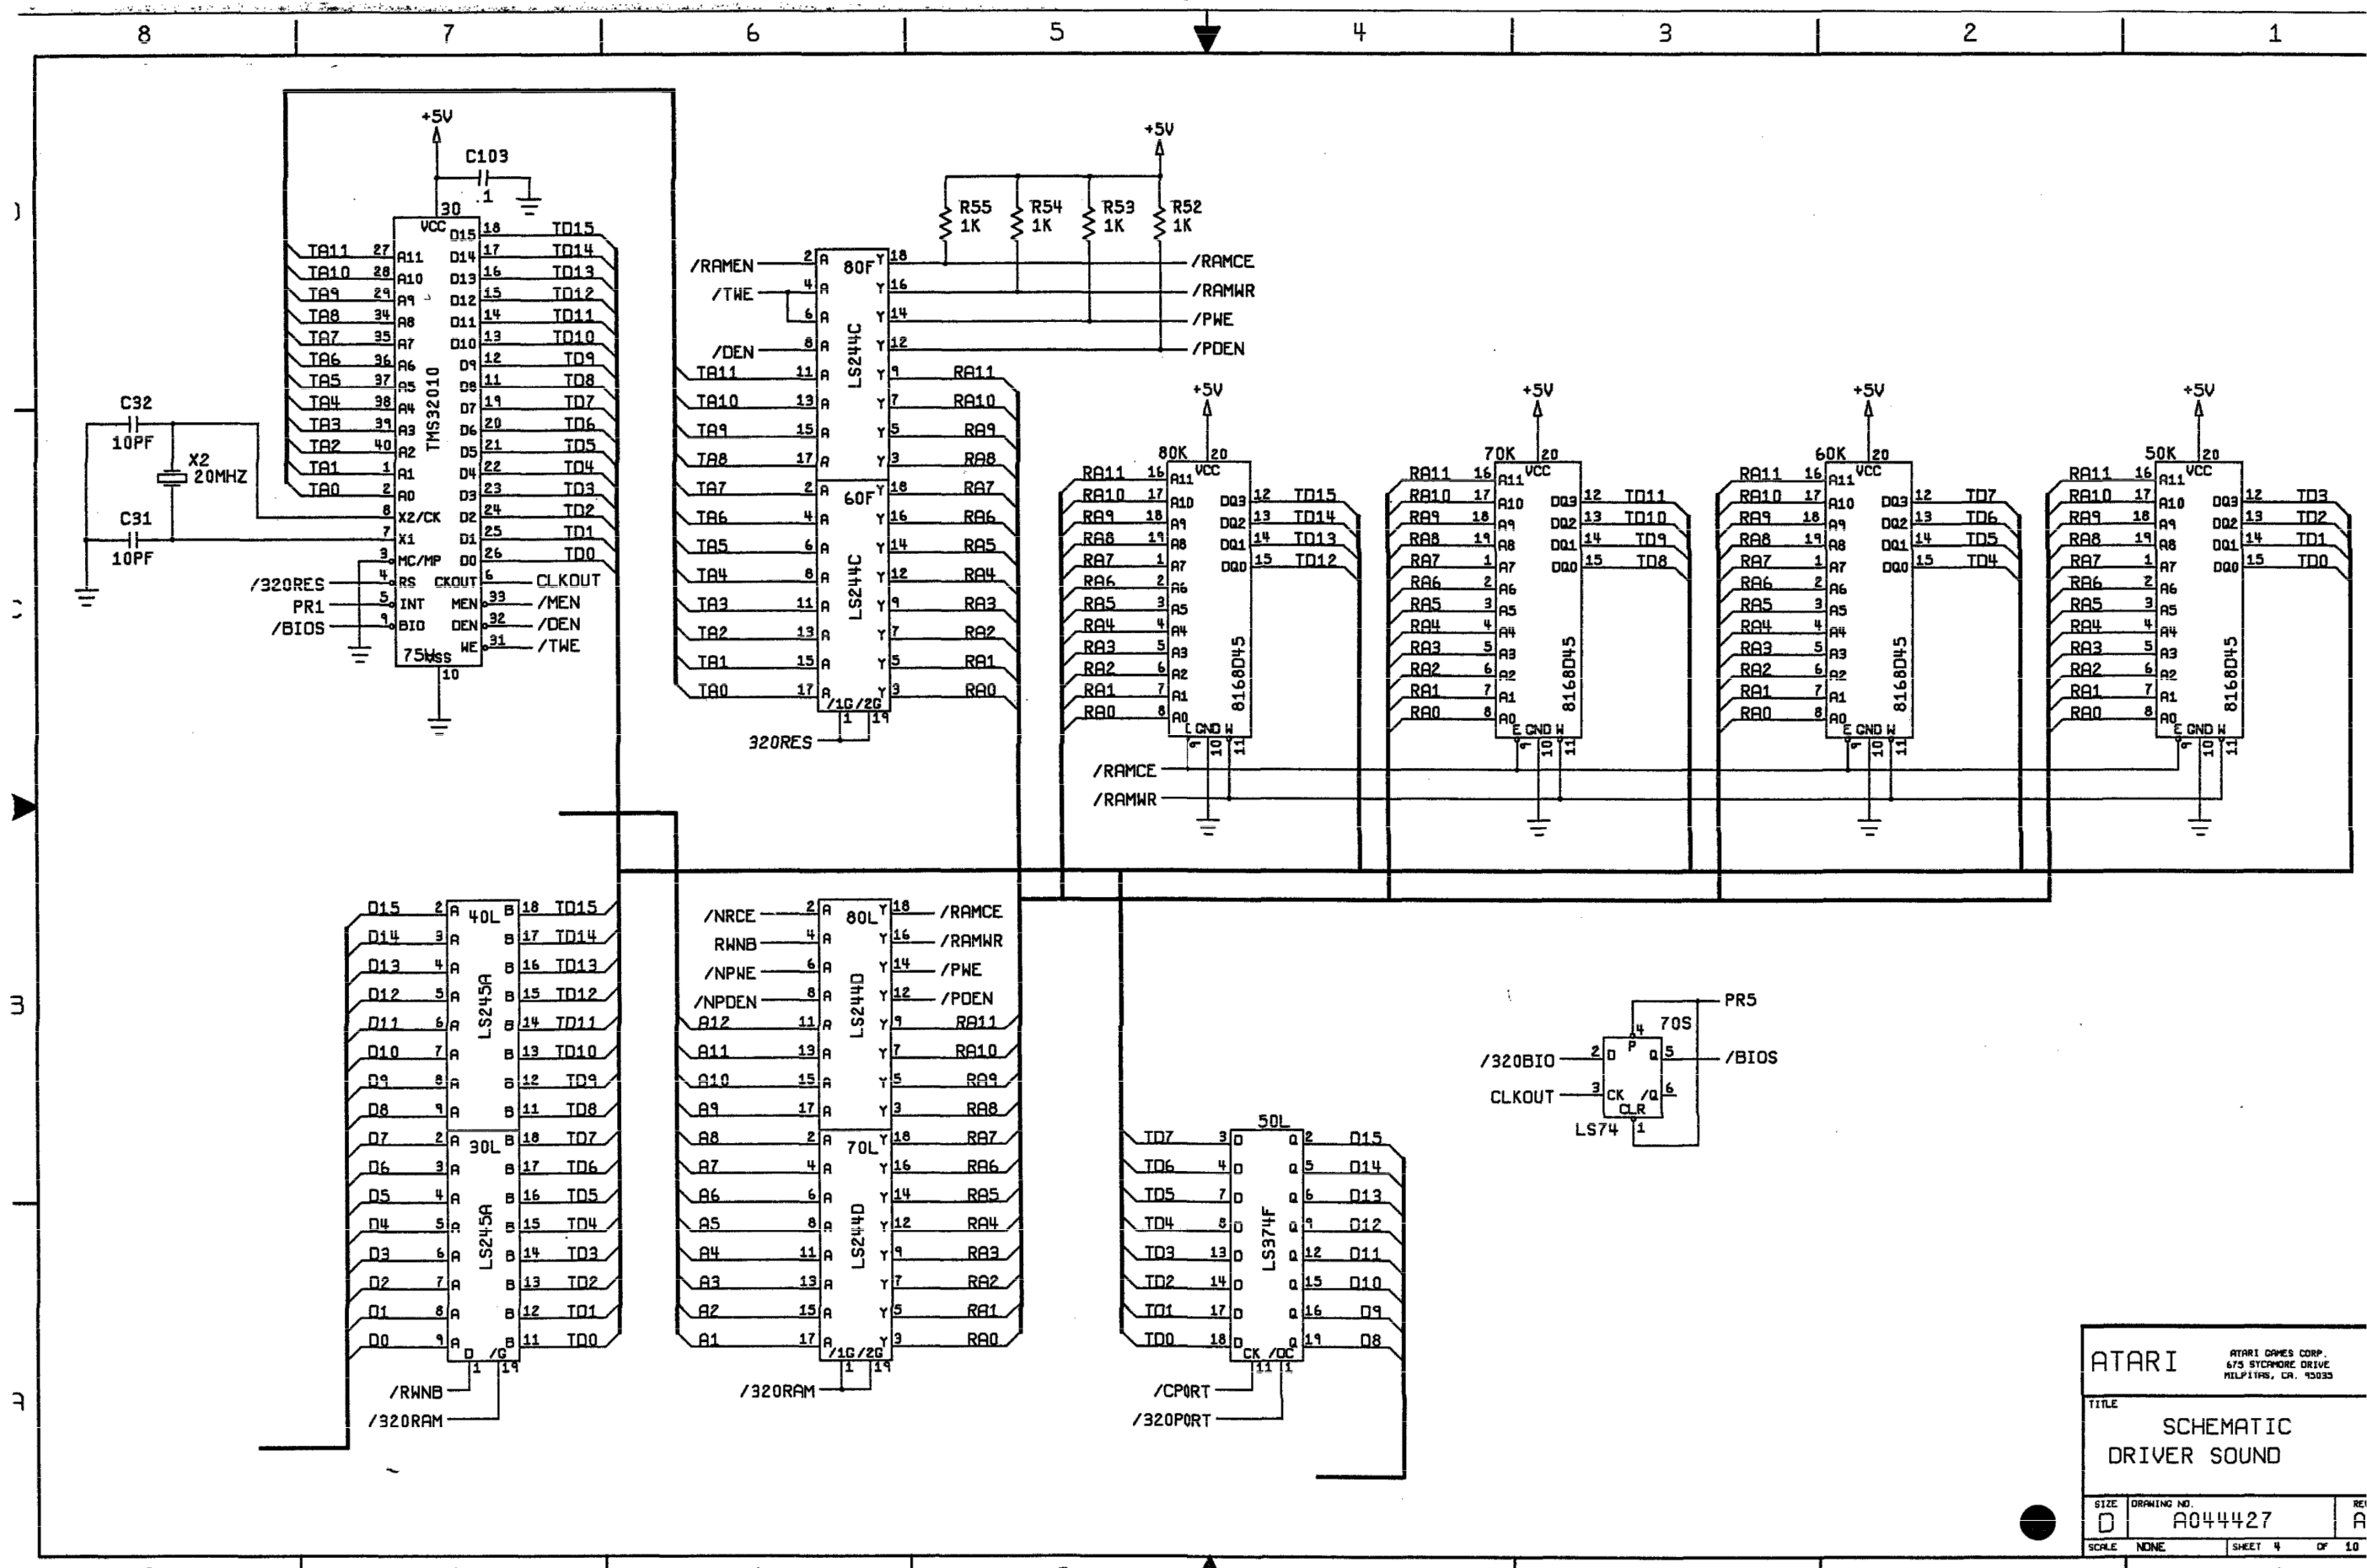

REVISIONS				
BY	DESCRIPTION	DATE	INCRP	APPROVED
A	PRODUCTION REL.	6-30-88	STAFF	[Signature]

J2-8

DO NOT SCALE DRAWING		DRAWN BY STAFF	DATE 6-30-88	ATARI ATARI GAMES CORP. 675 STONYCRE DRIVE MILPITAS, CA. 95035
UNLESS OTHERWISE SPECIFIED DIMENSIONS ARE IN INCHES		CHECKED BY [Signature]	DATE 6-2-88	
TOLERANCES ON:		ENGR. SELECT	DATE	TITLE SCHEMATIC DRIVER SOUND
FRACTIONS ± 1"		D. Mangolin 6-2-88	DATE	
.XX ± .2		[Signature]	DATE	SIZE D DRAWING NO. A044427
.XXX ± .2 .005		[Signature]	DATE	
MATERIAL:		FINISH:		REV A
NEXT ASSY		FIRST USED ON		SCALE NONE SHEET 1 OF 10
NOTICE TO ALL PERSONS RECEIVING THIS DRAWING: CONFIDENTIAL INFORMATION CONTAINED HEREIN IS THE PROPERTY OF ATARI GAMES CORPORATION. IT IS TO BE KEPT CONFIDENTIAL AND NOT REPRODUCED OR TRANSMITTED IN ANY FORM OR BY ANY MEANS, ELECTRONIC OR MECHANICAL, INCLUDING PHOTOCOPYING, RECORDING, OR BY ANY INFORMATION STORAGE AND RETRIEVAL SYSTEM, WITHOUT THE WRITTEN PERMISSION OF ATARI GAMES CORPORATION. THIS DRAWING IS ONLY CONDITIONALLY LOANED TO YOU AND IS NOT TO BE REPRODUCED OR TRANSMITTED IN ANY FORM OR BY ANY MEANS, ELECTRONIC OR MECHANICAL, INCLUDING PHOTOCOPYING, RECORDING, OR BY ANY INFORMATION STORAGE AND RETRIEVAL SYSTEM, WITHOUT THE WRITTEN PERMISSION OF ATARI GAMES CORPORATION. THIS DRAWING IS ONLY CONDITIONALLY LOANED TO YOU AND IS NOT TO BE REPRODUCED OR TRANSMITTED IN ANY FORM OR BY ANY MEANS, ELECTRONIC OR MECHANICAL, INCLUDING PHOTOCOPYING, RECORDING, OR BY ANY INFORMATION STORAGE AND RETRIEVAL SYSTEM, WITHOUT THE WRITTEN PERMISSION OF ATARI GAMES CORPORATION.				

ATARI		
ATARI GAMES CORP. 173 STONEMAN DRIVE MILPITAS, CA. 95025		
TITLE		
SCHEMATIC DRIVER SOUND		
SIZE	DRAWING NO.	REV
D	A044427	D
SCALE	NONE	SHEET 2 OF 10

ATARI  
 ATARI GAMES CORP.  
 675 STANFORD DRIVE  
 MILPITAS, CA. 95035