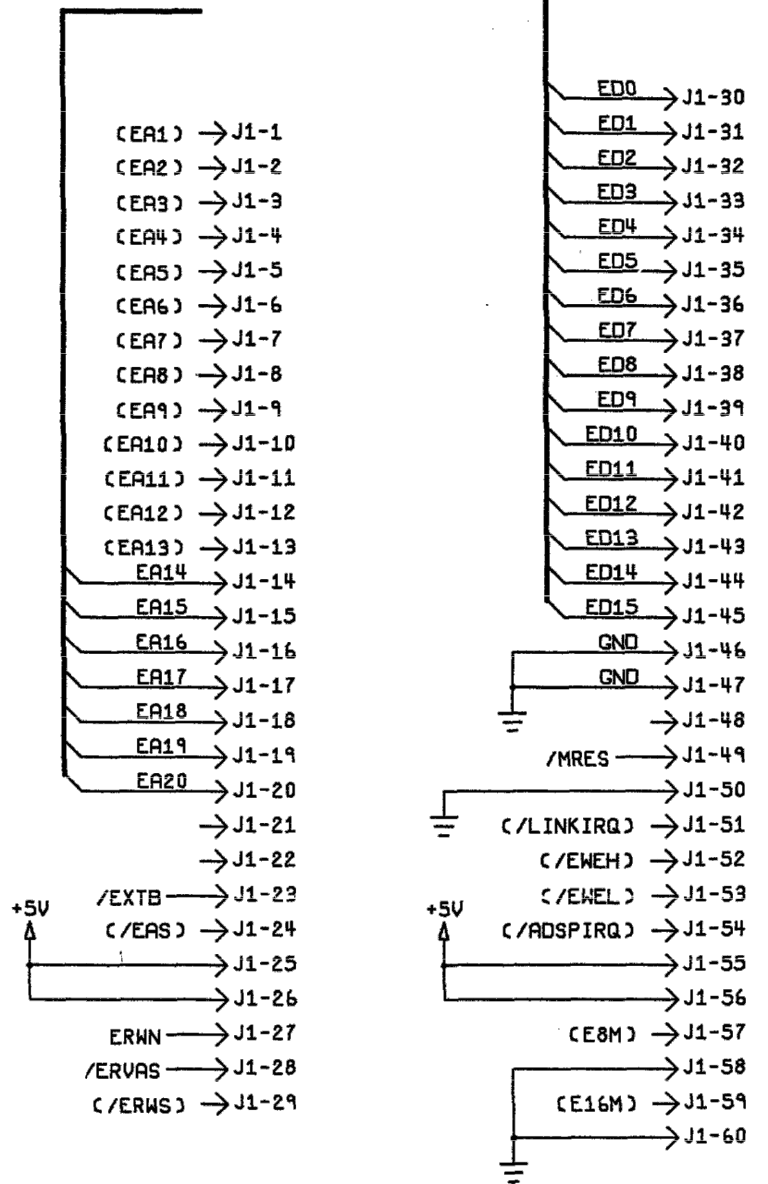

REVISIONS				
BY	DESCRIPTION	DATE	INCRP	APPROVED
A	PRODUCTION REL.	6-30-88	STAFF	[Signature]

J2-8

DO NOT SCALE DRAWING		DRAWN BY STAFF	DATE 6-30-88	ATARI ATARI GAMES CORP. 675 STONYCRE DRIVE MILPITAS, CA. 95035
UNLESS OTHERWISE SPECIFIED DIMENSIONS ARE IN INCHES		CHECKED BY [Signature]	DATE 6-2-88	
TOLERANCES ON:		ENGR. SELECT	DATE	TITLE SCHEMATIC DRIVER SOUND
FRACTIONS ± 1"		D. Mangolin 6-2-88	DATE	
.XX ± .2		[Signature]	DATE	SIZE D DRAWING NO. A044427
.XXX ± .2 .005		[Signature]	DATE	
MATERIAL:		FINISH:		REV A
NEXT ASSY		FIRST USED ON		SCALE NONE SHEET 1 OF 10
NOTICE TO ALL PERSONS RECEIVING THIS DRAWING: CONFIDENTIAL INFORMATION CONTAINED HEREIN IS THE PROPERTY OF ATARI GAMES CORPORATION. IT IS TO BE KEPT CONFIDENTIAL AND NOT REPRODUCED OR TRANSMITTED IN ANY FORM OR BY ANY MEANS, ELECTRONIC OR MECHANICAL, INCLUDING PHOTOCOPYING, RECORDING, OR BY ANY INFORMATION STORAGE AND RETRIEVAL SYSTEM, WITHOUT THE WRITTEN PERMISSION OF ATARI GAMES CORPORATION. THIS DRAWING IS ONLY CONDITIONALLY LOANED TO YOU AND IS NOT TO BE REPRODUCED OR TRANSMITTED IN ANY FORM OR BY ANY MEANS, ELECTRONIC OR MECHANICAL, INCLUDING PHOTOCOPYING, RECORDING, OR BY ANY INFORMATION STORAGE AND RETRIEVAL SYSTEM, WITHOUT THE WRITTEN PERMISSION OF ATARI GAMES CORPORATION. THIS DRAWING IS ONLY CONDITIONALLY LOANED TO YOU AND IS NOT TO BE REPRODUCED OR TRANSMITTED IN ANY FORM OR BY ANY MEANS, ELECTRONIC OR MECHANICAL, INCLUDING PHOTOCOPYING, RECORDING, OR BY ANY INFORMATION STORAGE AND RETRIEVAL SYSTEM, WITHOUT THE WRITTEN PERMISSION OF ATARI GAMES CORPORATION.