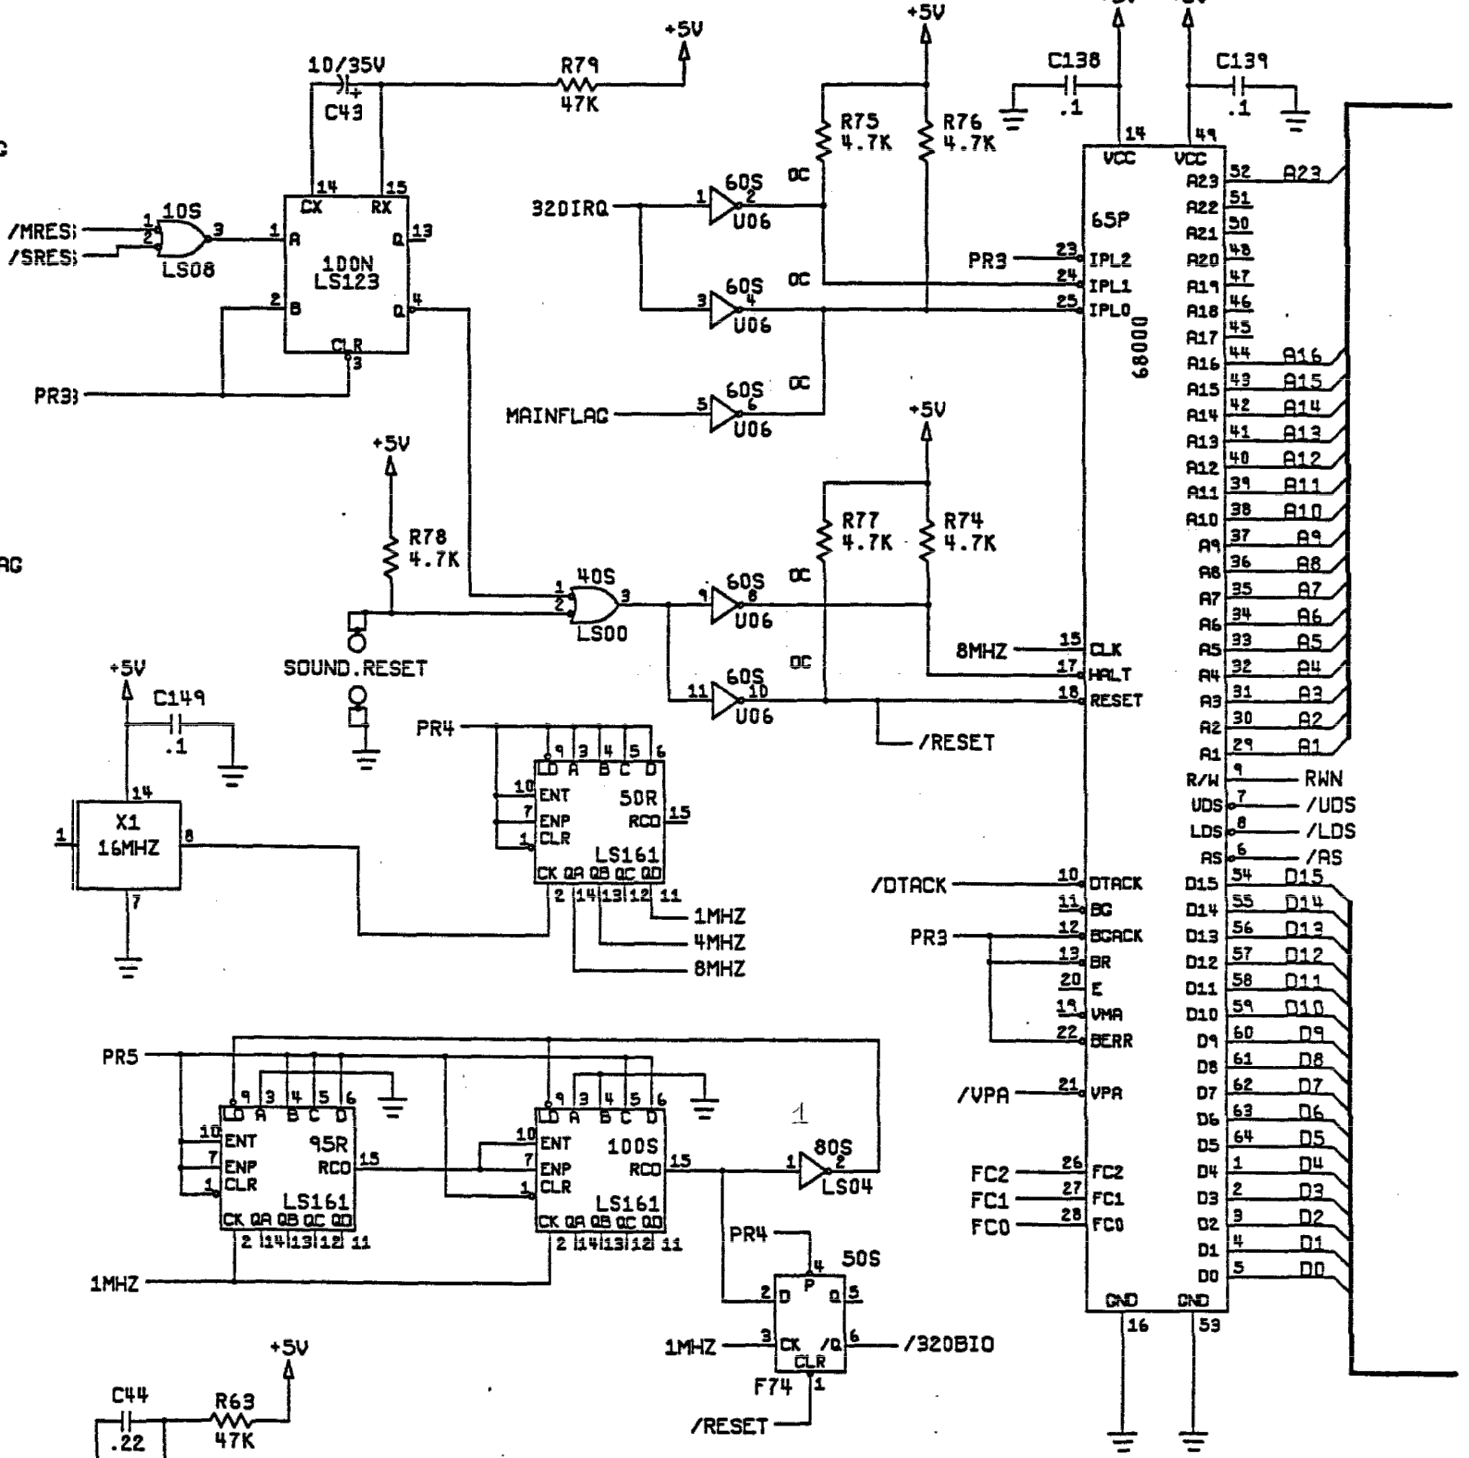

REVISIONS				
BY	DESCRIPTION	DATE	INCRP	APPROVED
A	PRODUCTION REL.	6-30-88	STAFF	[Signature]

J2-8

DO NOT SCALE DRAWING		DRAWN BY STAFF	DATE 6-30-88	ATARI ATARI GAMES CORP. 675 STONYCRE DRIVE MILPITAS, CA. 95035
UNLESS OTHERWISE SPECIFIED DIMENSIONS ARE IN INCHES		CHECKED BY [Signature]	DATE 6-2-88	
TOLERANCES ON:		ENGR. SELECT	DATE	TITLE SCHEMATIC DRIVER SOUND
FRACTIONS ± 1"		D. Mangolin 6-2-88	DATE	
.XX ± .2		[Signature]	DATE	SIZE D DRAWING NO. A044427
.XXX ± .2 .005		[Signature]	DATE	
MATERIAL:		FINISH:		REV A
NEXT ASSY		FIRST USED ON		SCALE NONE SHEET 1 OF 10
NOTICE TO ALL PERSONS RECEIVING THIS DRAWING: CONFIDENTIAL INFORMATION CONTAINED HEREIN IS THE PROPERTY OF ATARI GAMES CORPORATION. IT IS TO BE KEPT CONFIDENTIAL AND NOT REPRODUCED OR TRANSMITTED IN ANY FORM OR BY ANY MEANS, ELECTRONIC OR MECHANICAL, INCLUDING PHOTOCOPYING, RECORDING, OR BY ANY INFORMATION STORAGE AND RETRIEVAL SYSTEM, WITHOUT THE WRITTEN PERMISSION OF ATARI GAMES CORPORATION. THIS DRAWING IS ONLY CONDITIONALLY LOANED TO YOU AND IS NOT TO BE REPRODUCED OR TRANSMITTED IN ANY FORM OR BY ANY MEANS, ELECTRONIC OR MECHANICAL, INCLUDING PHOTOCOPYING, RECORDING, OR BY ANY INFORMATION STORAGE AND RETRIEVAL SYSTEM, WITHOUT THE WRITTEN PERMISSION OF ATARI GAMES CORPORATION. THIS DRAWING IS ONLY CONDITIONALLY LOANED TO YOU AND IS NOT TO BE REPRODUCED OR TRANSMITTED IN ANY FORM OR BY ANY MEANS, ELECTRONIC OR MECHANICAL, INCLUDING PHOTOCOPYING, RECORDING, OR BY ANY INFORMATION STORAGE AND RETRIEVAL SYSTEM, WITHOUT THE WRITTEN PERMISSION OF ATARI GAMES CORPORATION.				