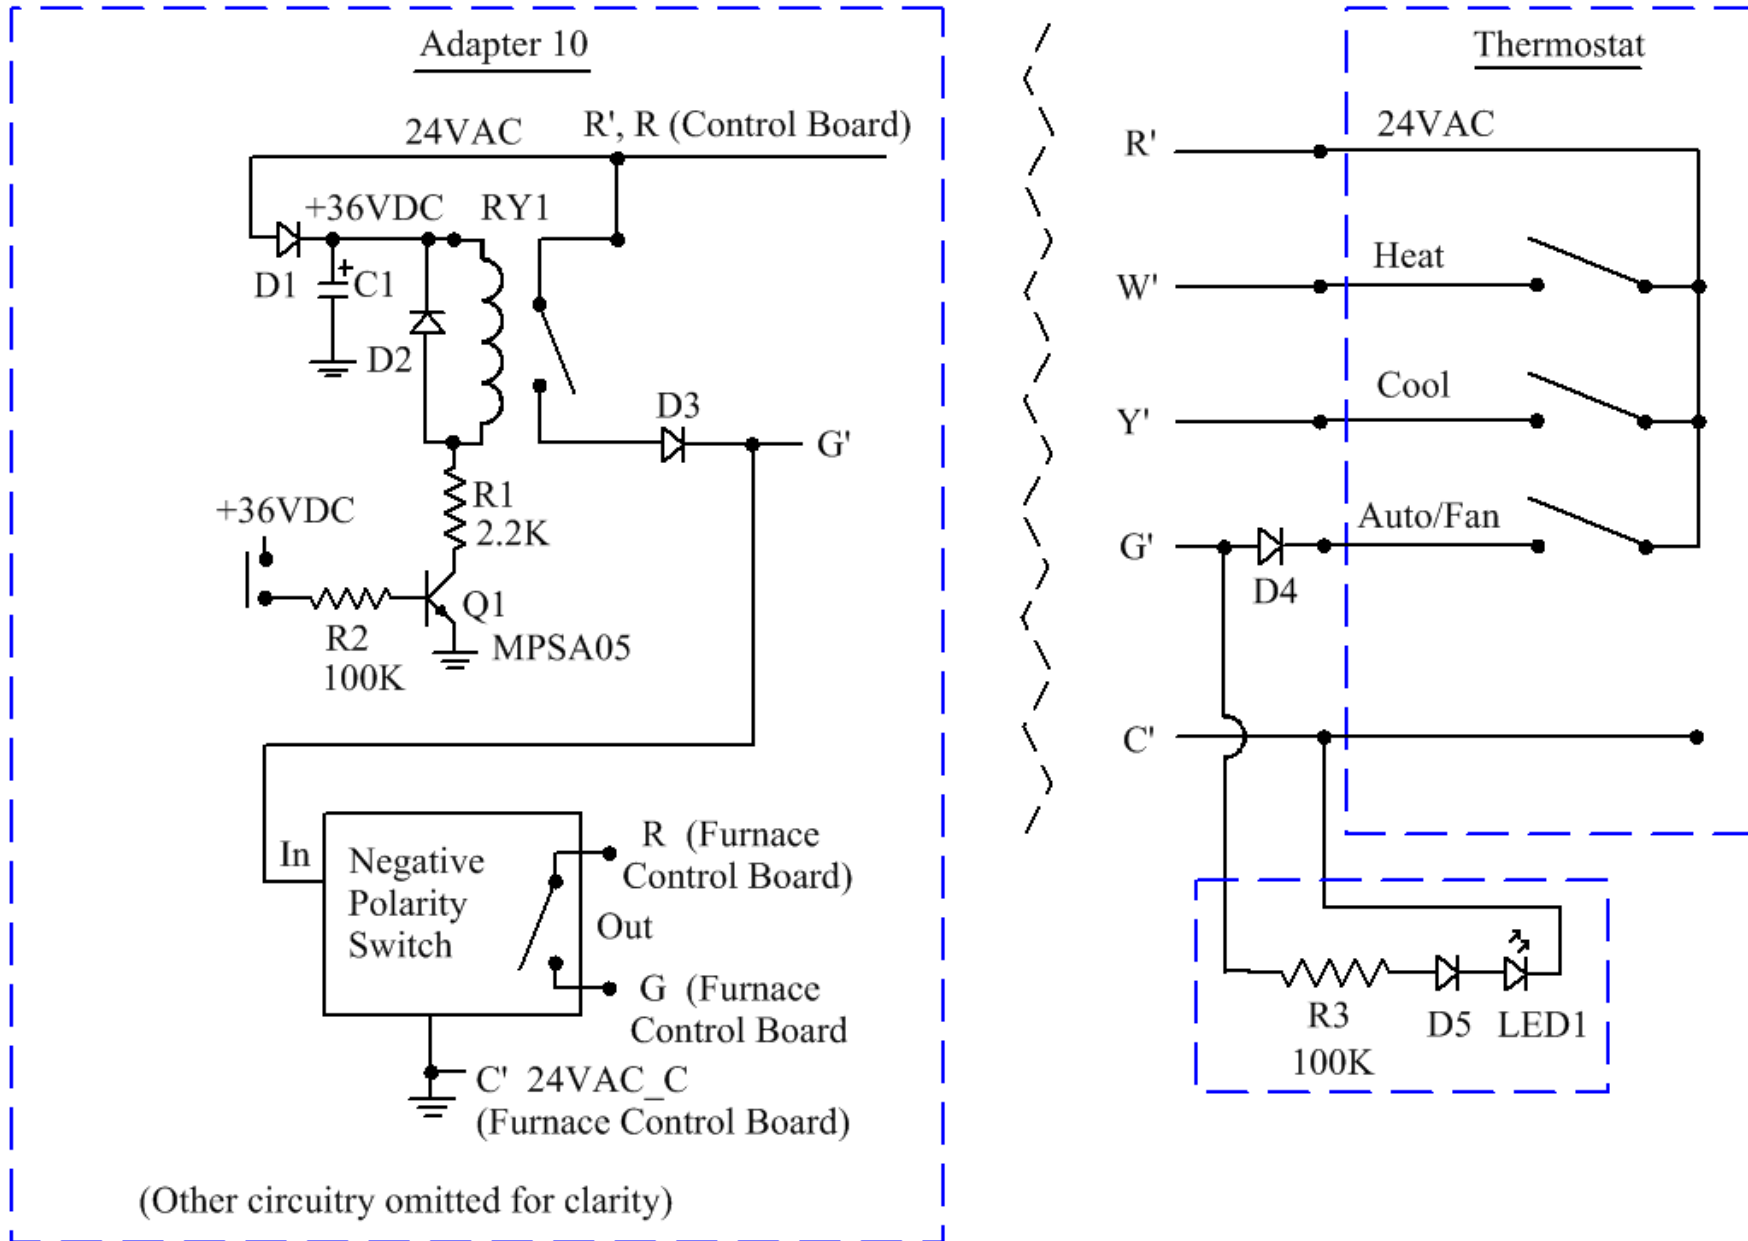

D1 – D4 are 1N4002

For Ultrabright LEDs R1 – R4 are 100K, 1/4W

Figure 77

Figure 78

Figure 79

Figure 80

Figure 81

Figure 82

Figure 83

Figure 84

Figure 85

Figure 86

Figure 87

Figure 88

Figure 89

Figure 90**Figure 91**