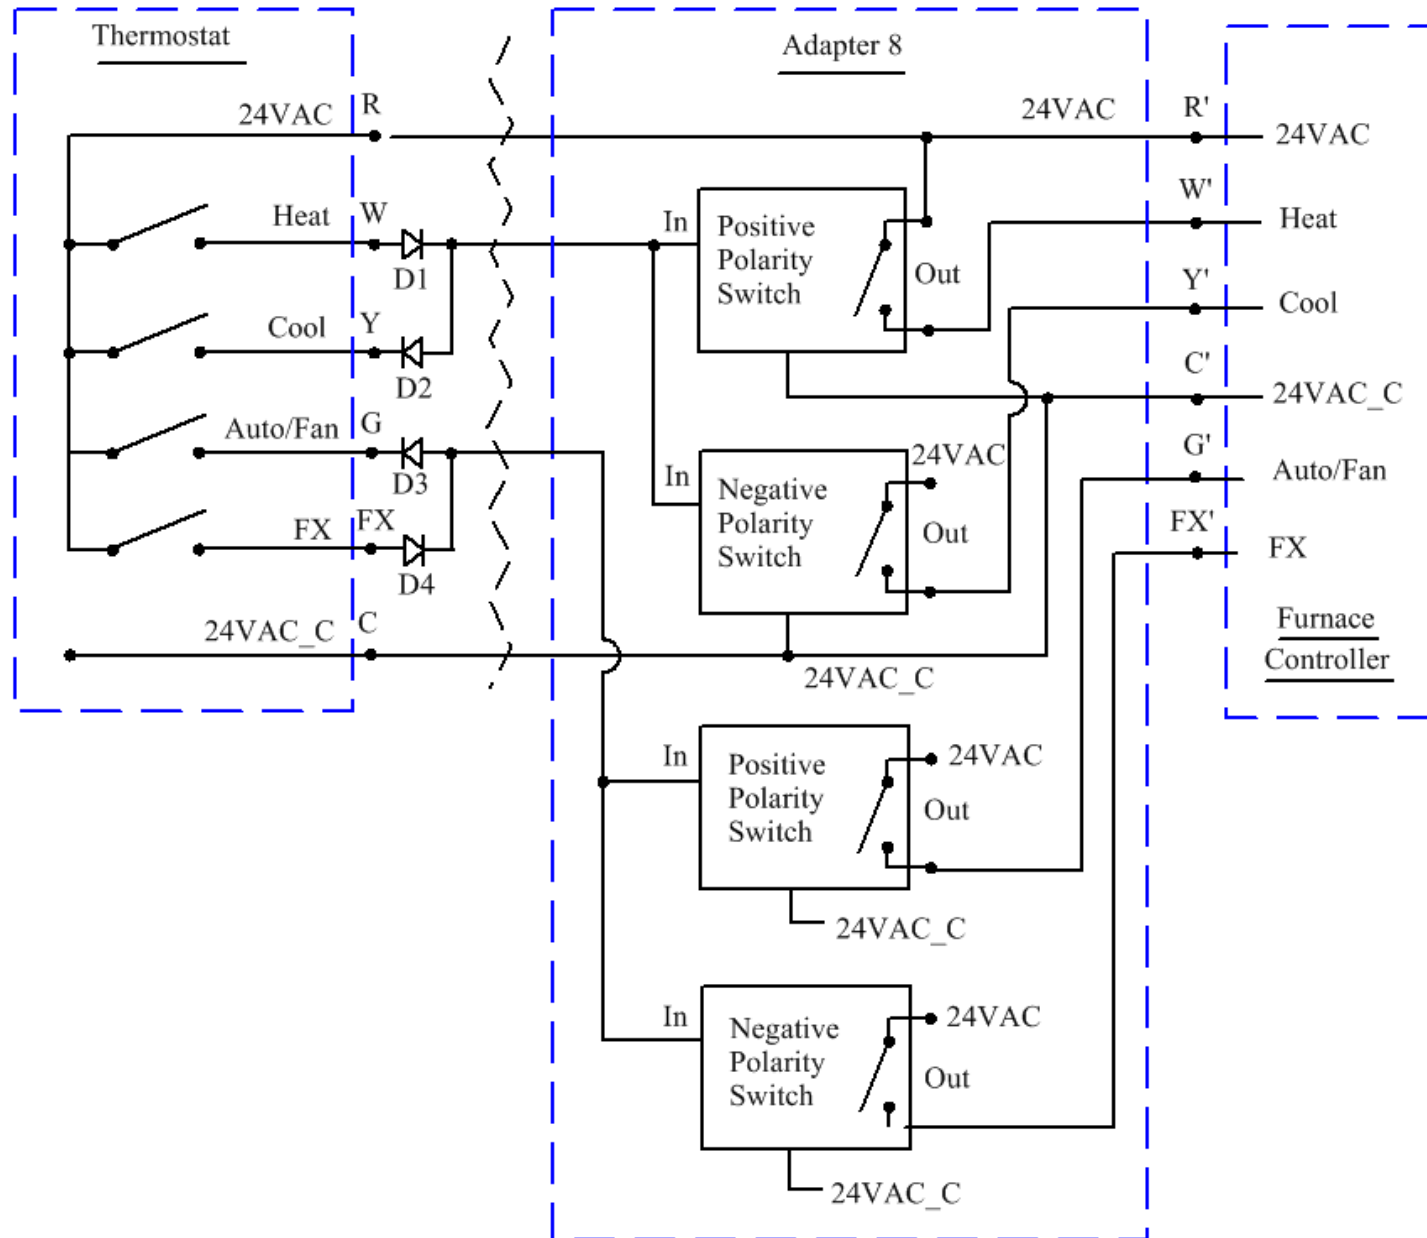

D1 – D4 are 1N4002

For Ultrabright LEDs R1 – R4 are 100K, 1/4W

Figure 77

Figure 78

Figure 79

Figure 80

Figure 81

Figure 82

Figure 83

Figure 84

Figure 85

Figure 86

Figure 87

Figure 88

Figure 89

Figure 90**Figure 91**