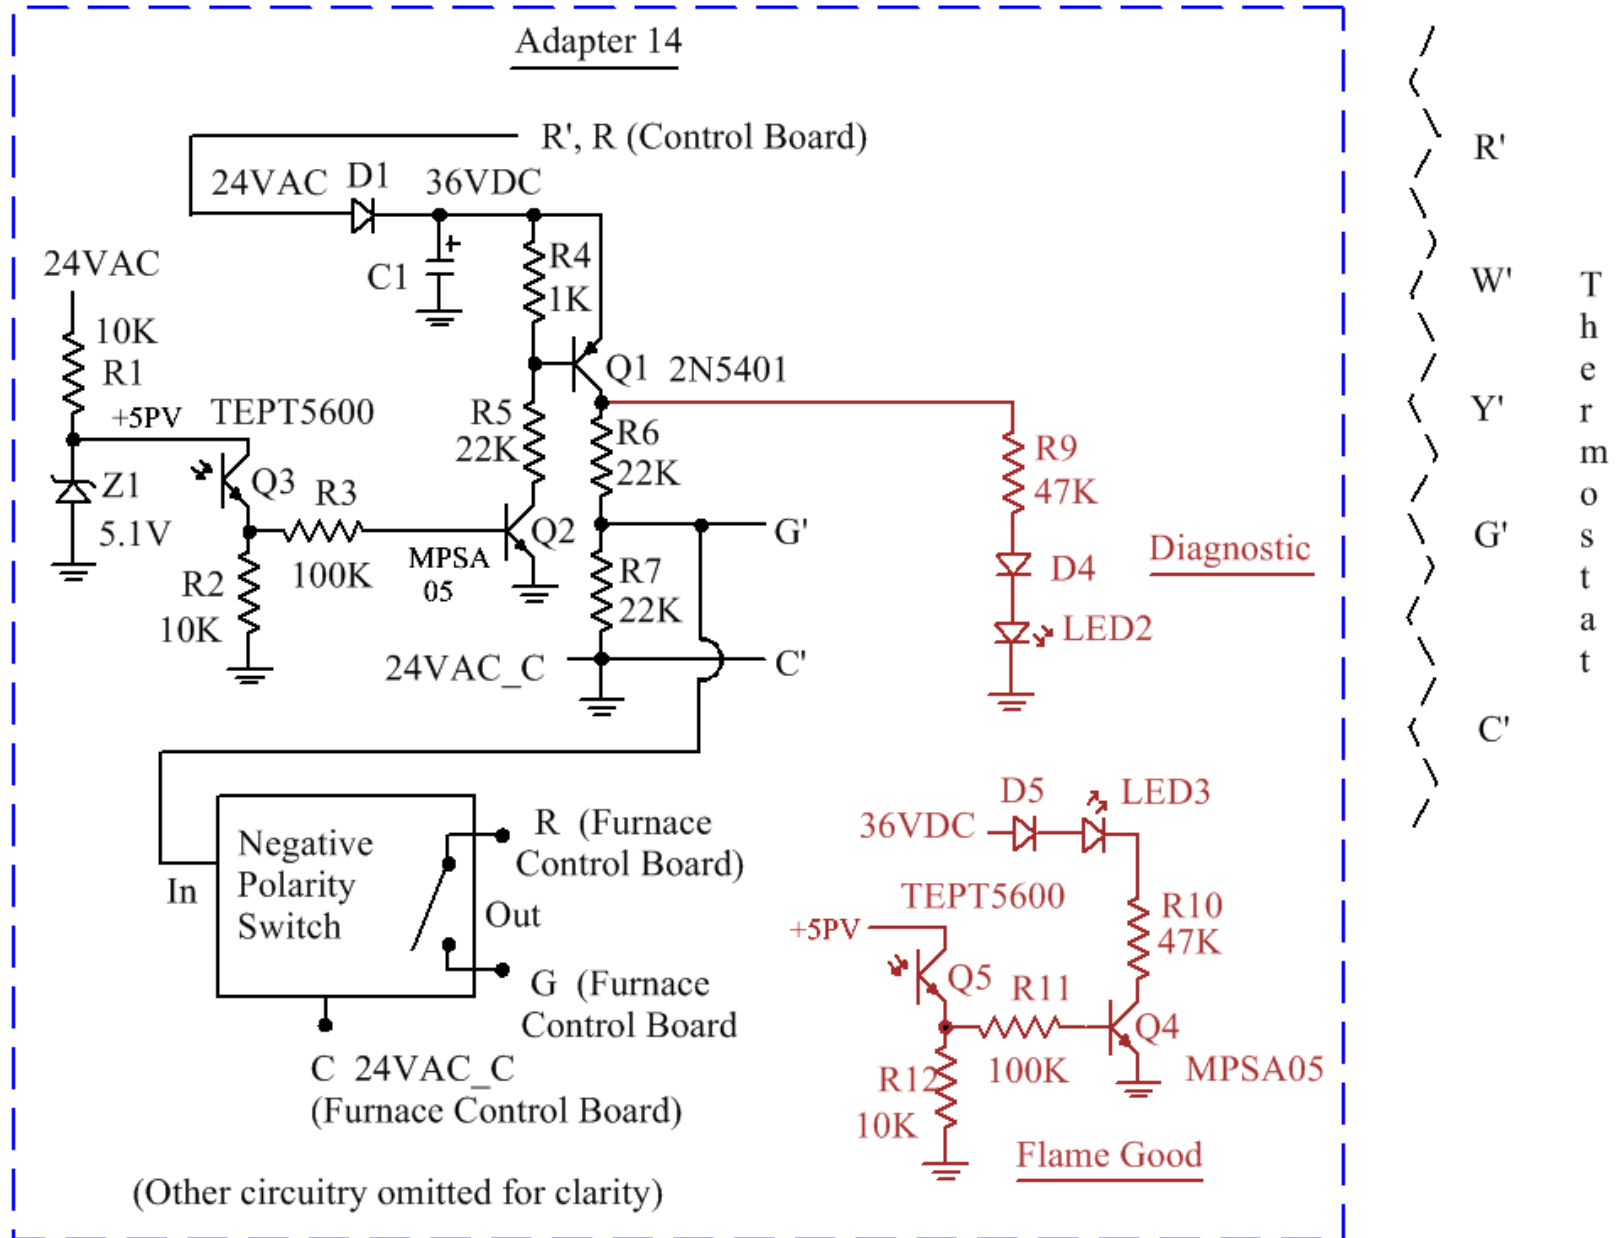

D1 – D4 are 1N4002

For Ultrabright LEDs R1 – R4 are 100K, 1/4W

Figure 77

Figure 78

Figure 79

Figure 80

Figure 81

Figure 82

Figure 83

Figure 84

Figure 85

Figure 86

Figure 87

Figure 88

Figure 89

Figure 90**Figure 91**